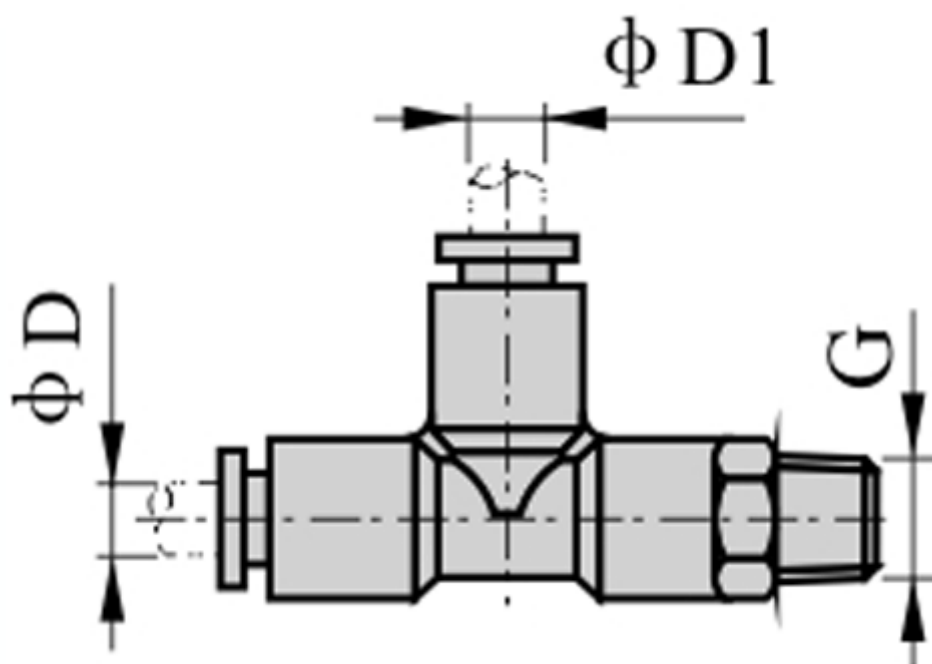

Data Sheet

Article number: 58EPD1603

Description: Fitting EPD1603 Tee connector
male thread 3/8", tube diameter 16

Measures

D = 16
Thread = 3/8"